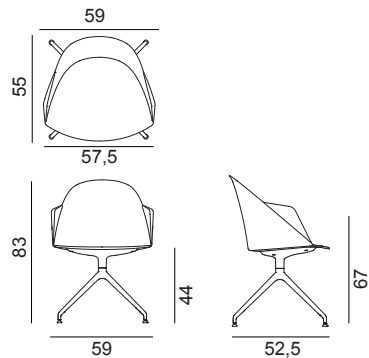

Dimensions *

* File CAD 2D - 3D available for download at www.arper.com